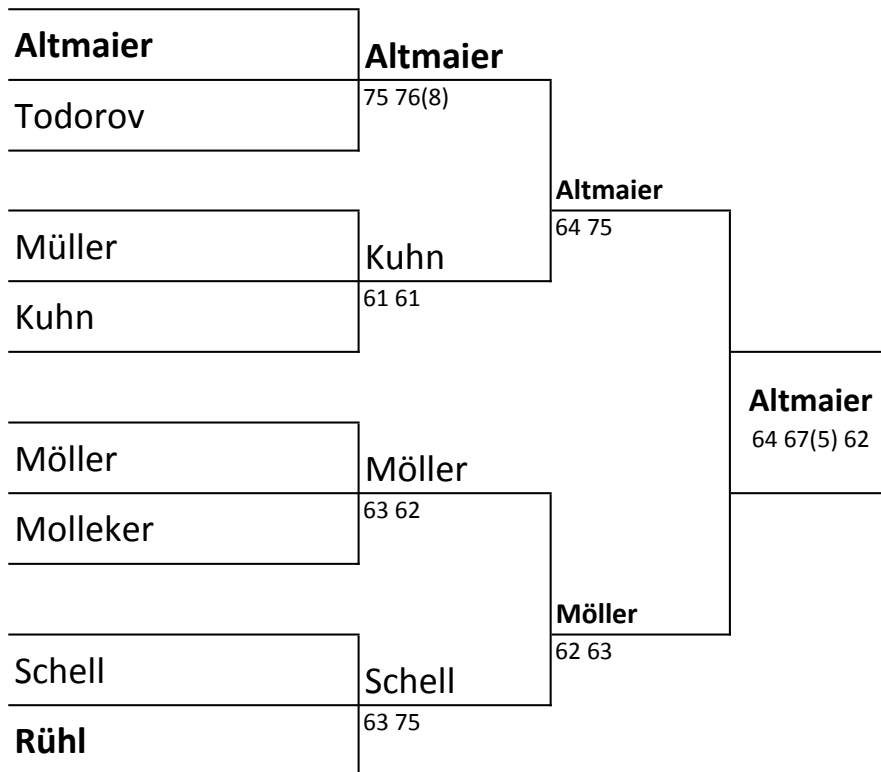

# Junior Trophy

| Pos |               |                 |
|-----|---------------|-----------------|
| 1   | <b>Daniel</b> | <b>Altmaier</b> |
| 2   | <b>Tim</b>    | <b>Rühl</b>     |
| 3   | Marvin        | Möller          |
| 4   | Niklas        | Schell          |
| 5   | Rudolf        | Molleker        |
| 6   | Nicola        | Kuhn            |
| 7   | Maximilian    | Todorov         |
| 8   | Julian        | Müller          |

## *bet-at-home* Open

### Main Draw