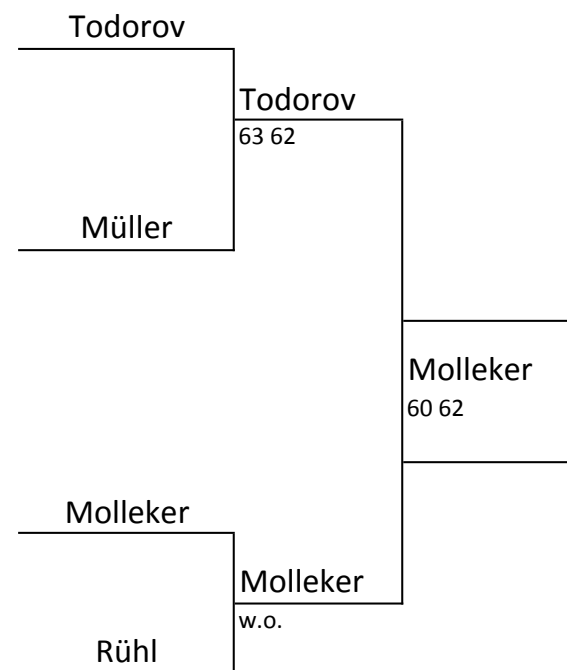

Consolation

Norbert R. Peick

Oberschiedsrichter